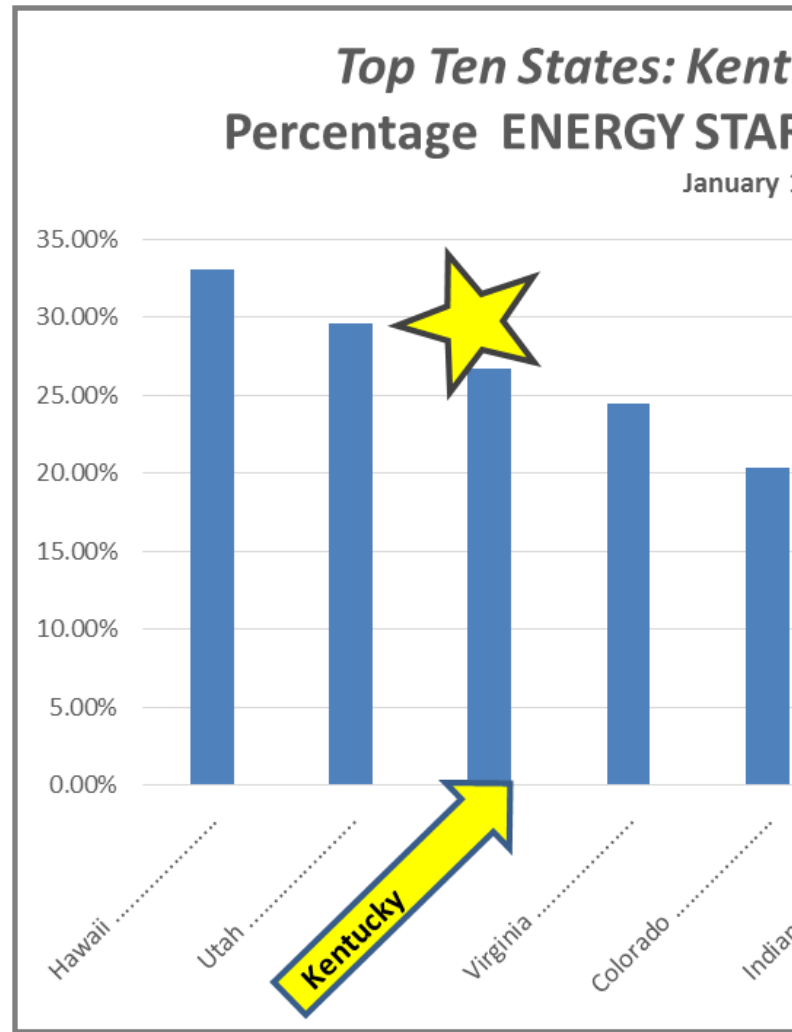

Jefferson Co Public Schools	Score	Built
Audubon Elementary School	90	1954
Ballard High School	84	1968
Bates Elementary School	82	1955
Blake Elementary School	88	1970
Blue Lick Elementary School	75	1966
Bowen Elementary School	88	1969
Camp Taylor Elementary School	91	1970
Cane Run Elementary School	92	1972
Conway Middle School	84	1971
Coral Ridge Elementary School	89	1971
Fairdale Elementary School	89	1973
Farmer Elementary School	91	2007
Fern Creek Elementary School	85	1967
Hartstern Elementary School	84	1969
Hawthorne Elementary School	95	1954
Iroquois High School	90	1955
Isaac Shelby Elementary School	75	2001
Jeffersontown Elementary School	89	1973
Kammerer Middle School	93	1972
Layne Elementary School	83	1969
Luhr Elementary School	89	1967
Minors Elementary School	95	1968