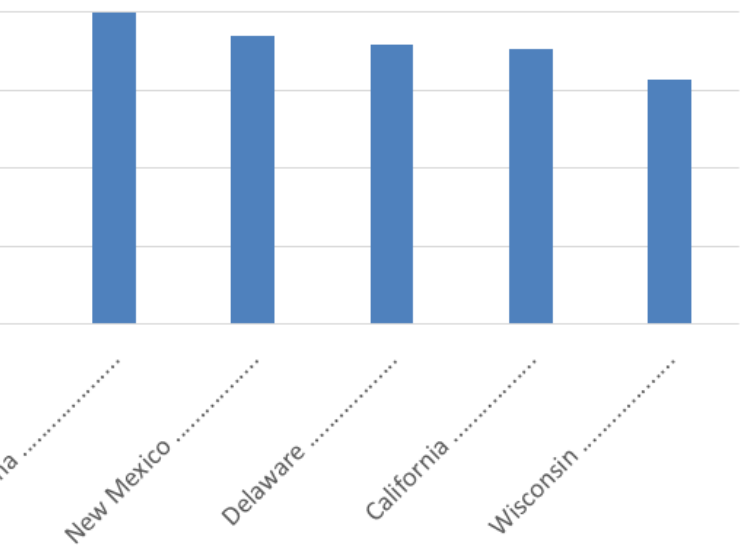

Kentucky Ranks Third for R Schools of Total Schools

11, 2017

Kentucky ENERGY STAR Schools
6 in 2006
12 in 2008
375 in 2017

Kenton County School District	Score	Built
James A. Caywood Elem School	96	2005
Dixie Heights High School	77	1937
Kenton Elementary School	86	1950
Piner Elementary School	92	1962
R.C. Hinsdale Elementary School	82	1972
River Ridge Elementary School	75	1991
Ryland Heights Elementary School	84	1960
Simon Kenton High School	90	1972
Summit View Elementary School	75	1998
Summit View Middle School	75	1998
Taylor Mill Elementary School	82	1953
Turkey Foot Middle School	100	2010
Twenhofel Middle School	97	2005
White's Tower Elementary School	93	1964
Woodland Middle School	75	1988

Knox County Public Schools	Score	Built
Dewitt Elementary School	75	1966
Flat Lick Elementary School	90	1974
G.R. Hampton Elementary School	79	1969
Jesse D Lay Elementary School	81	1971
Lynn Camp Elementary School	76	1987

Laurel County Public Schools	Score	Built
Bush Elementary School	78	1997
Campground Elementary	76	1962
Laurel County Day Treatment	87	1929
Wyan-Pine Grove Elem School	76	2007

Lawrence County Schools	Score	Built
Blaine Elementary School	83	1960

Lee County Schools	Score	Built
Lee County Elementary School	89	1991
Lee County Middle/High School	90	1990

Letcher County Schools	Score	Built
Fleming-Neon Middle School	85	1960

Lincoln County School District	Score	Built
Crab Orchard Elementary School	77	1967
Hustonville Elementary School	87	1963
Lloyd McGuffey 6th Grade Center	81	2006
Waynesburg Elementary School	92	1955

Jefferson Co Public Schools(cont)	Score	Built
Myers Middle School	76	1971
Newburg Middle School	87	1997
Ramsey Middle School	95	2008
Rangeland Elementary School	90	1962
Rutherford Elementary School	83	1951
Shacklette Elementary School	93	1966
Slaughter Elementary School	91	1967
Smyrna Elementary School	93	1961
Stopher Elementary School	79	2007
TT Knight Middle School	95	1973
Zachary Taylor Elementary School	81	1958

Jessamine County Schools	Score	Built
Brookside Elementary School	83	2005
East Jessamine Middle School	90	2009
JELV School	95	1971
Nicholasville Elementary School	97	1943
Red Oak Elementary School	91	2013
Rosenwald-Dunbar Elem School	82	1991
Warner Elementary School	91	1986
Wilmore Elementary School	88	2000