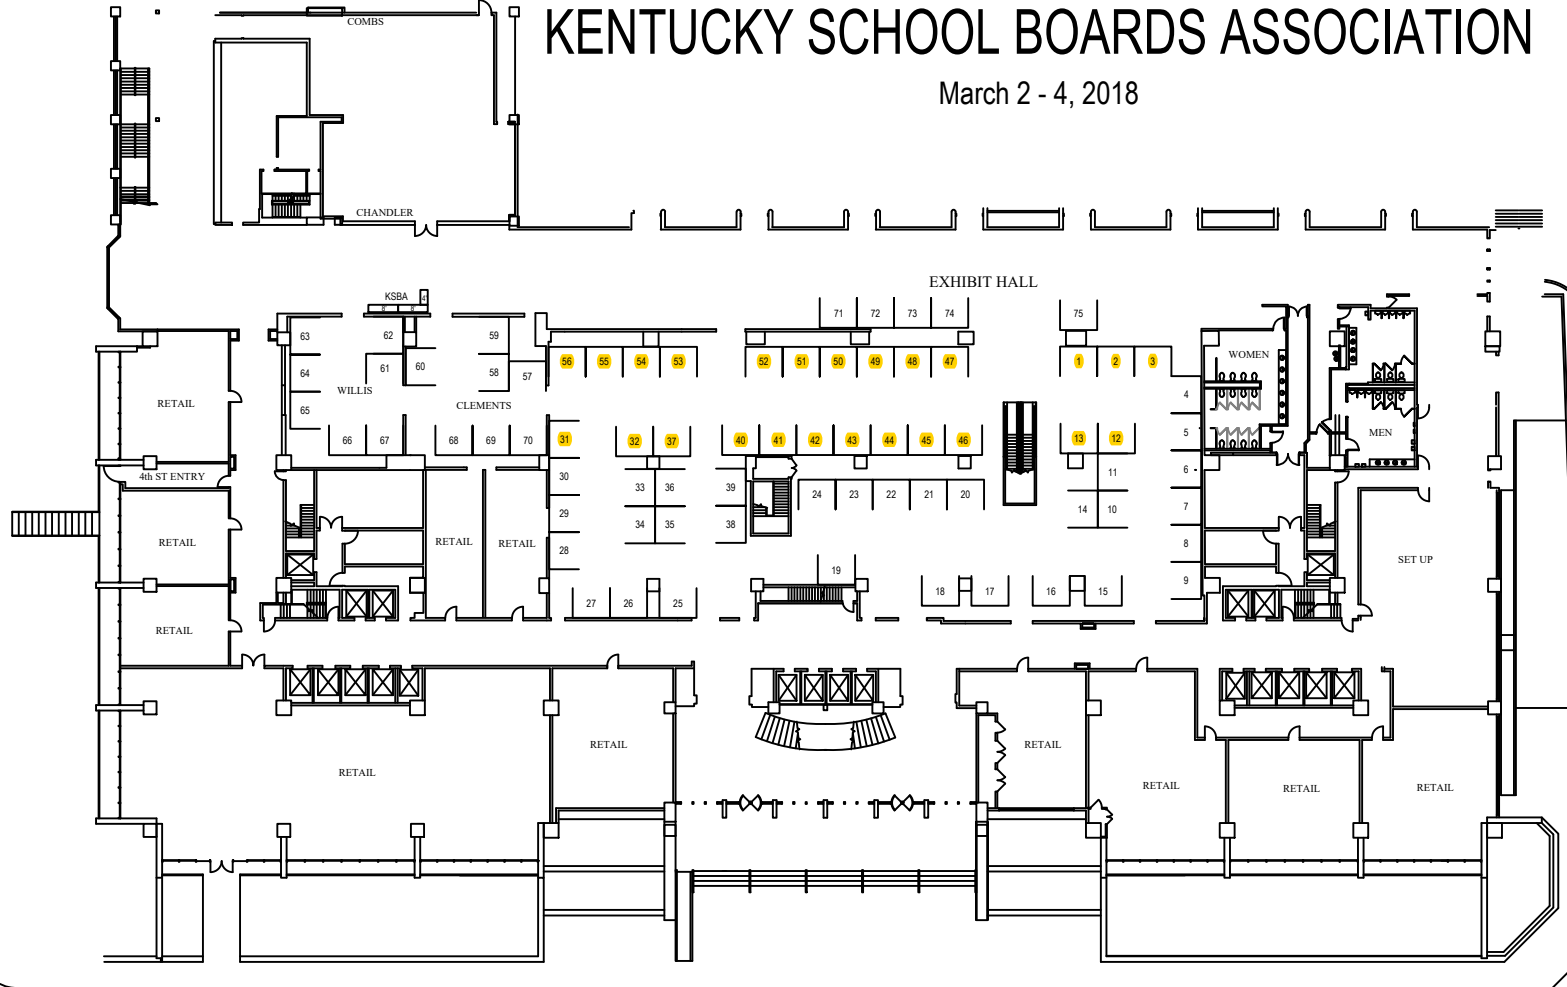

KENTUCKY SCHOOL BOARDS ASSOCIATION

March 2 - 4, 2018

BOOTH TOTALS
75-8'x10' Booths

Prepared by
excel
Decorators, Inc.

1/3/2018

4601C Proximity Drive
Louisville, KY 40213
502-982-1119