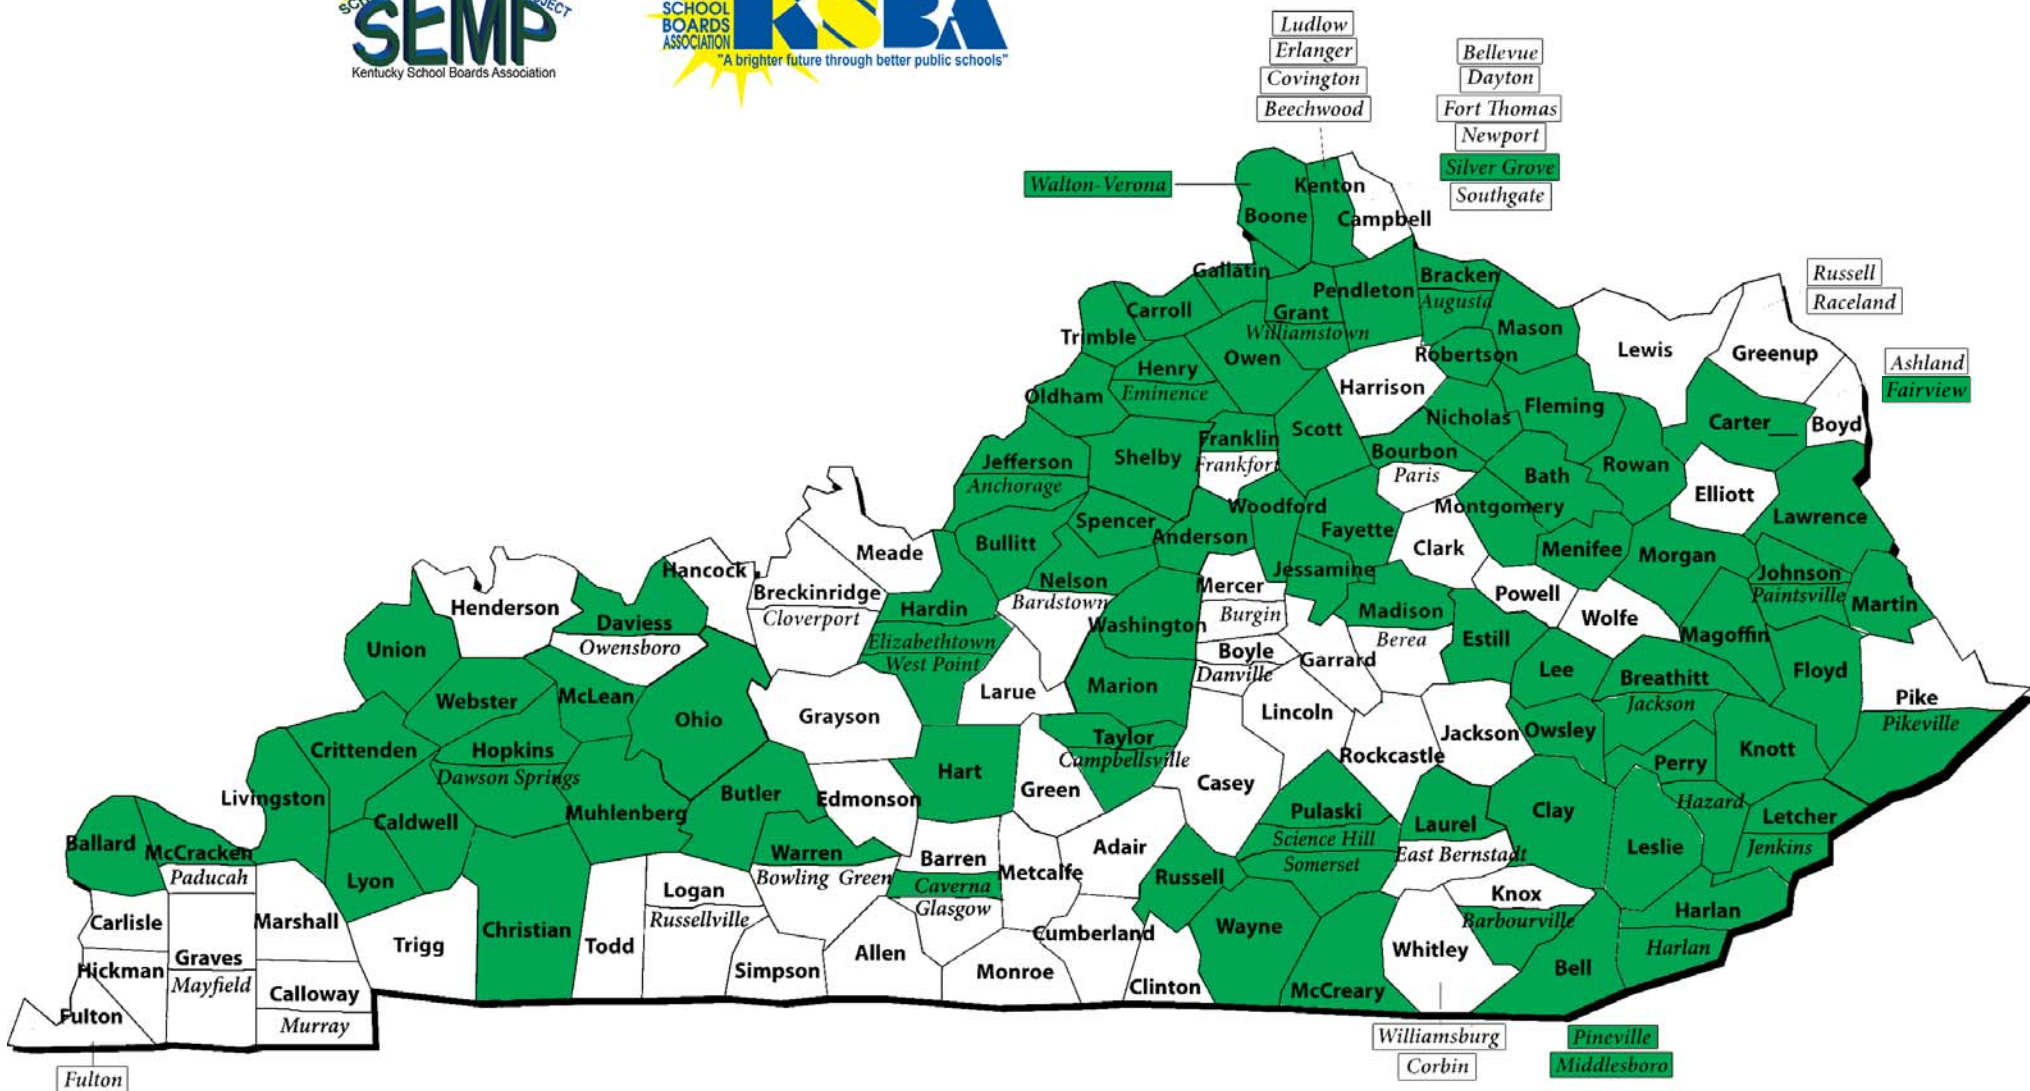

School Energy Managers

District with Energy Manager - green

Updated 10/10/16