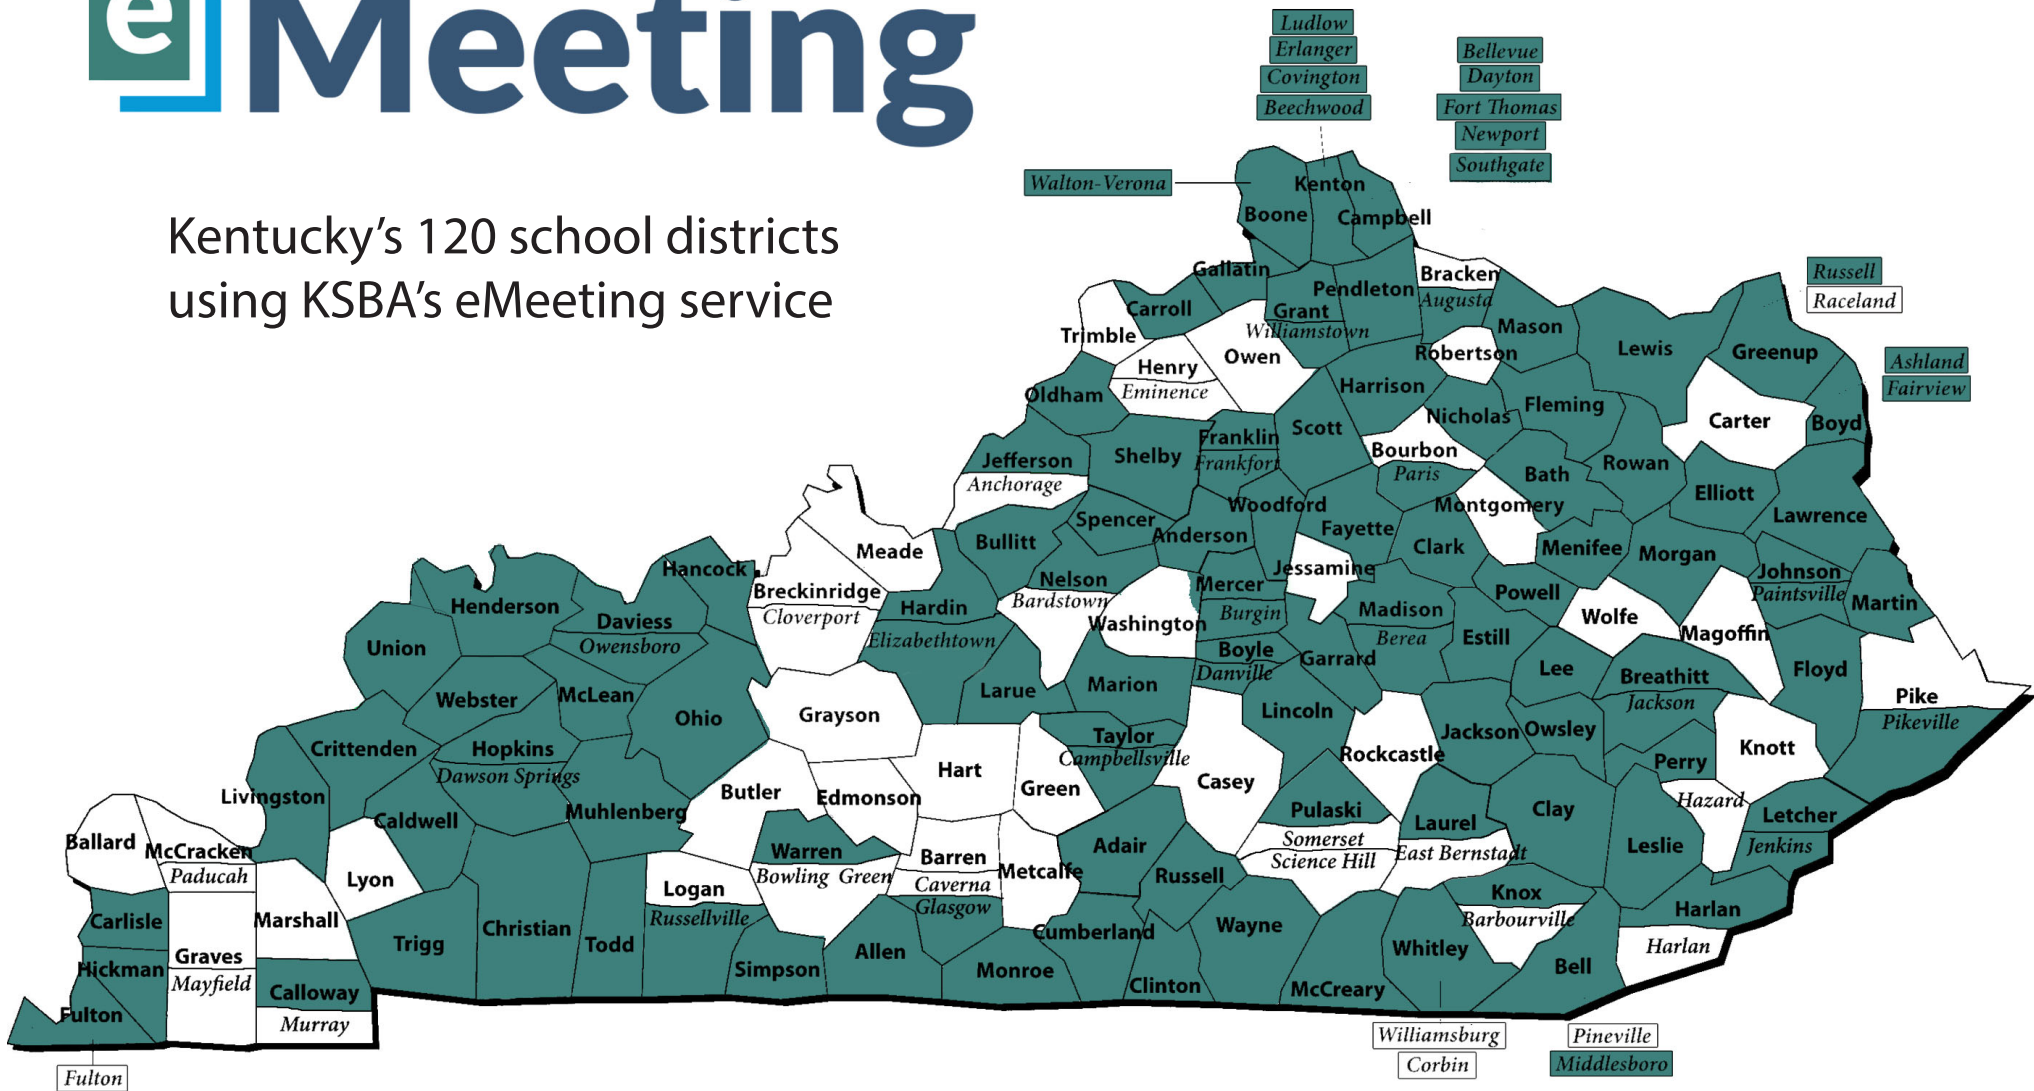

eMeeting

Kentucky's 120 school districts using KSBA's eMeeting service

Districts in green are eMeeting users

Revised 11/9/23