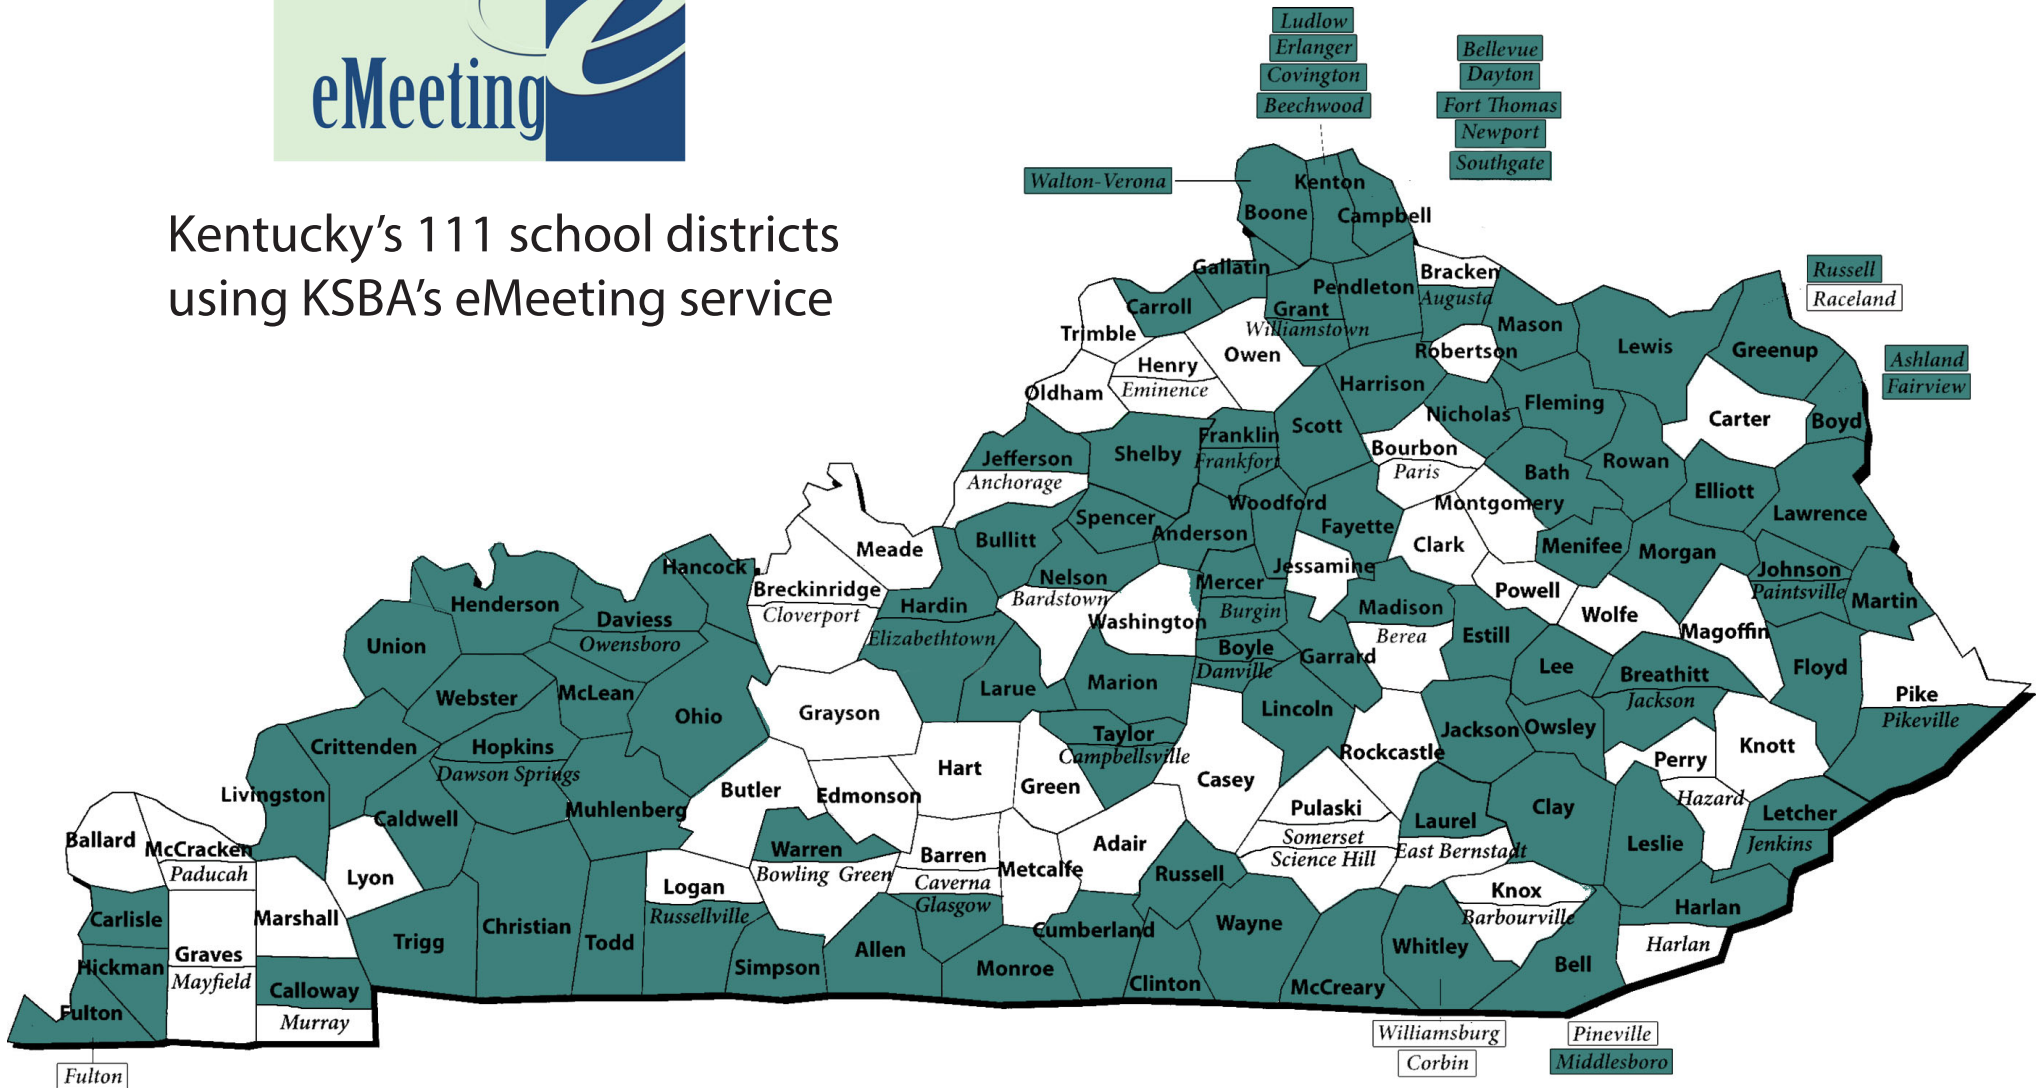

Kentucky's 111 school districts using KSBA's eMeeting service

Districts in green are eMeeting users

Revised 7/1/20