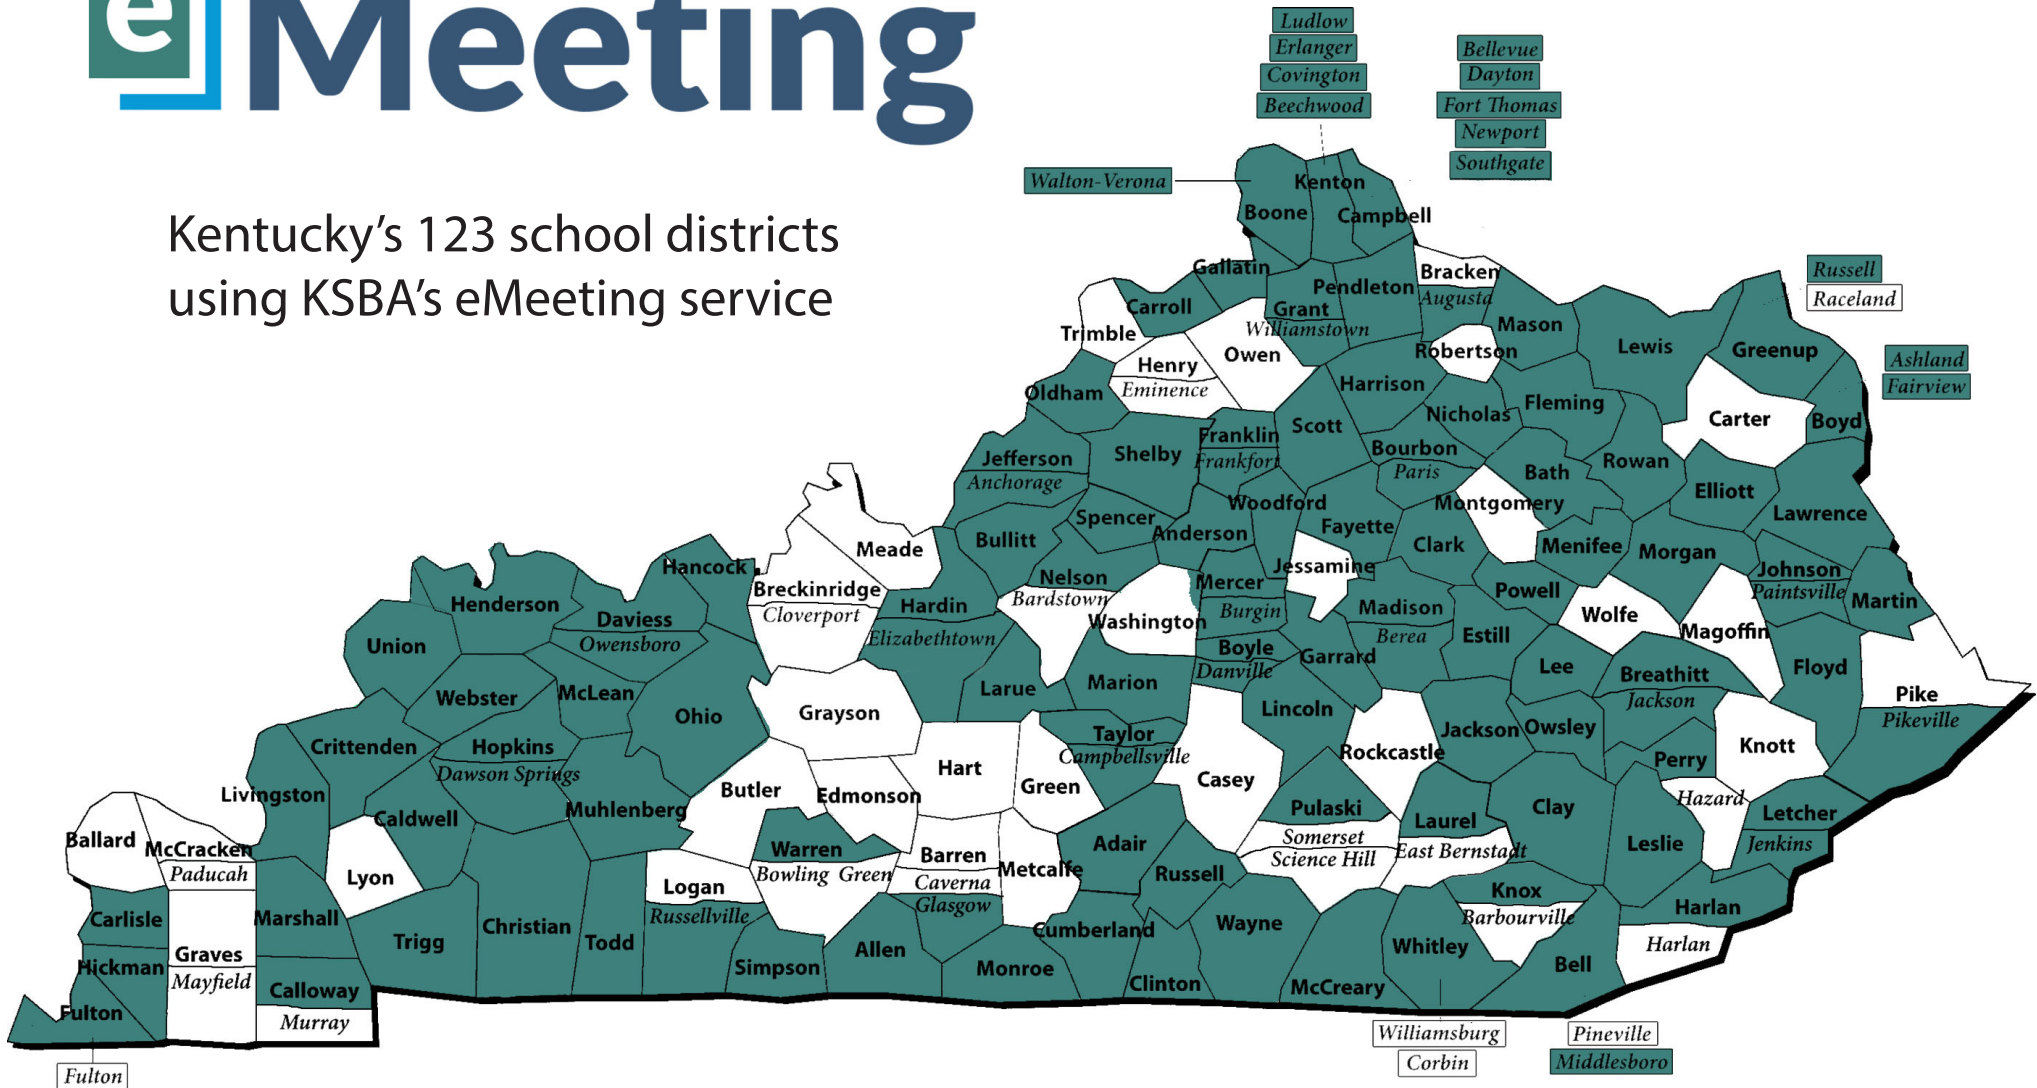

# eMeeting

Kentucky's 123 school districts using KSBA's eMeeting service

Districts in green are eMeeting users

Revised 8/30/24